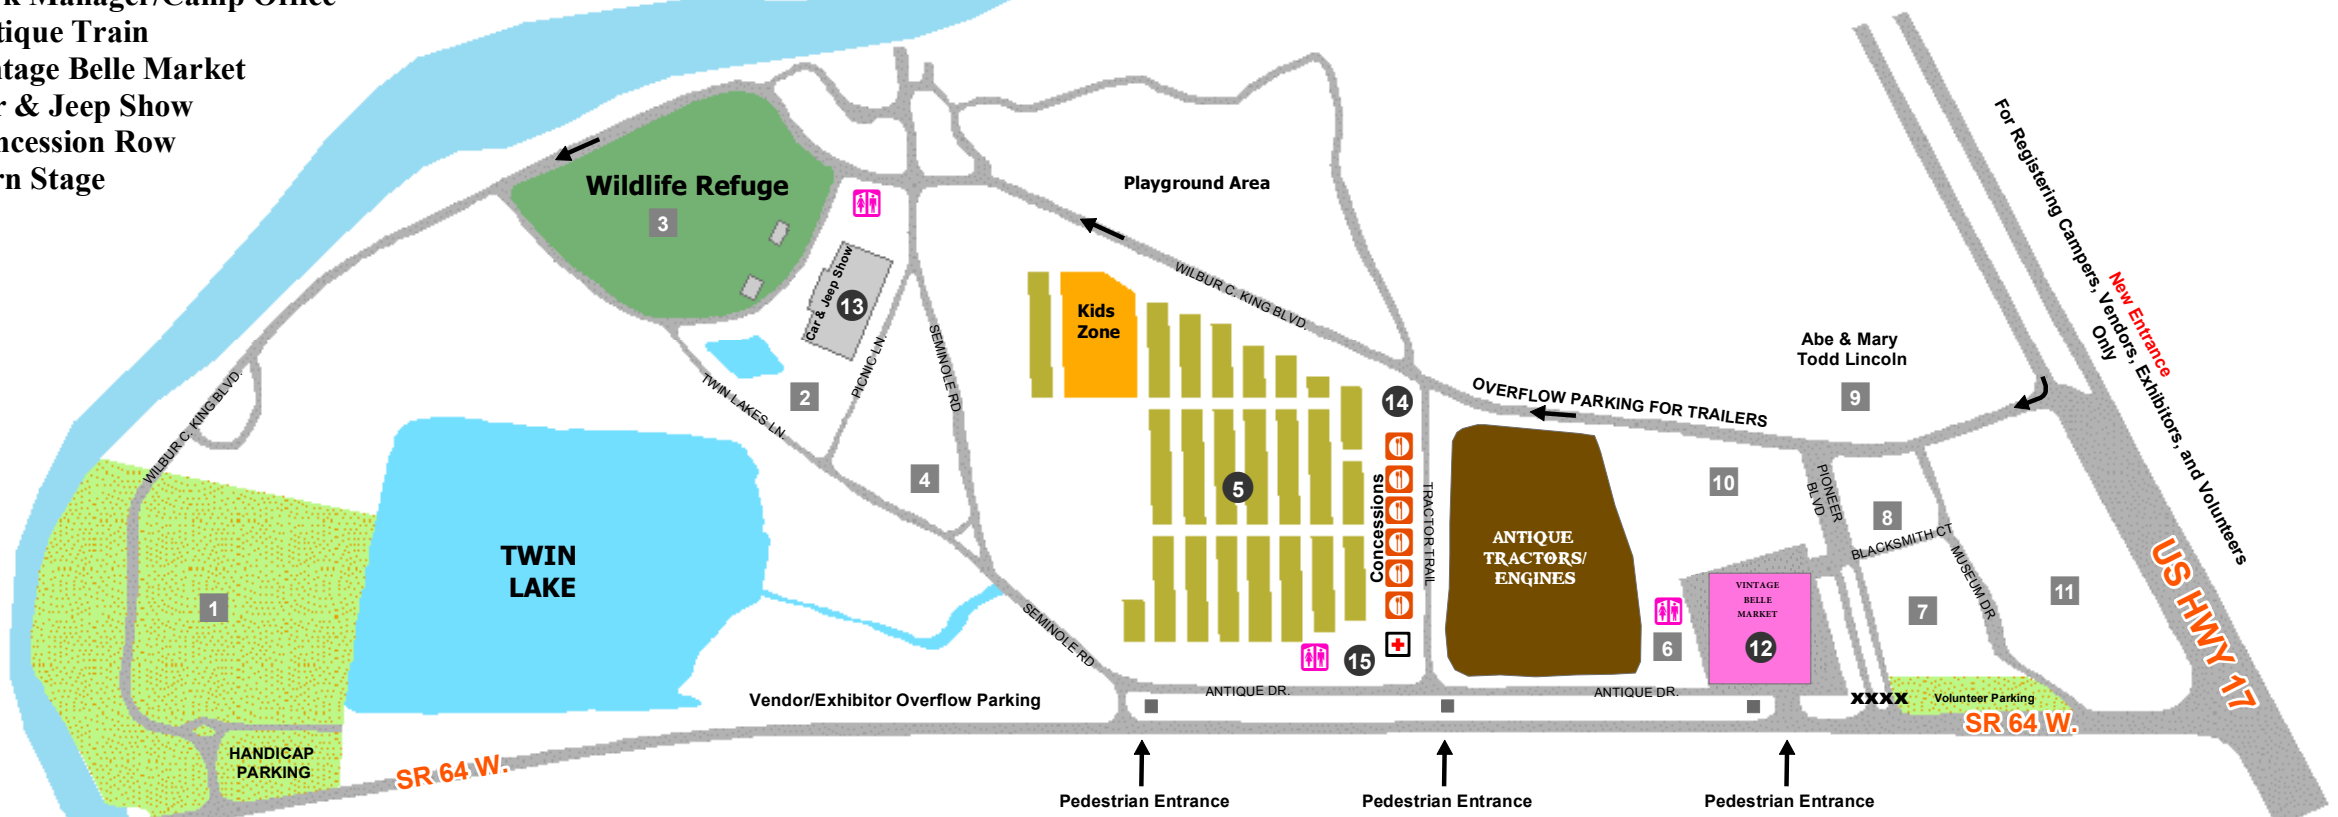

PIONEER PARK DAYS

N

1. Handicap Parking
2. Entertainment Parking
3. Wildlife Refuge
4. Golf Cart Rental & Sheriff
5. Flea Market Area
6. Registration Office
7. Cracker Trail Museum
8. Hart Cabin
9. Abe & Mary Todd Lincoln Center
10. Park Manager/Camp Office
11. Antique Train
12. Vintage Belle Market
13. Car & Jeep Show
14. Concession Row
15. Barn Stage

New Entrance
For Handicap Parking / Entertainers Only
*sticker/permit required**

KEY

	Concessions		Kids Zone
	First Aid		Vintage Belle Market
	Restrooms		Water
	Flea Market Area		Wildlife Refuge
	Handicap/Entertainers Parking		